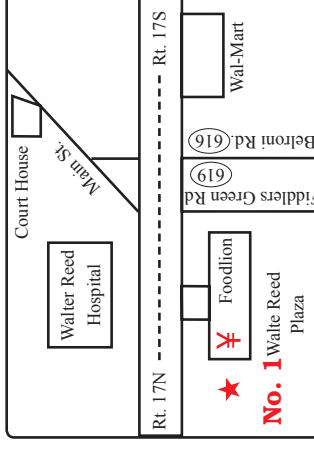

Open Time:

Closed Monday
Tues.: 10:30 am- 10:00pm
Wed.: 10:30 am- 10:00pm
Thurs.: 10:30 am- 10:00pm
Fri.&Sat.: 10:30 am- 10:30pm
Sun.: 11:00am- 9:30pm

Need an ad space? We design & print 2" x 2" to 8" x 8" ads on the menu / 1.877.227.5717 / www.hunledeprint.com - 03/26